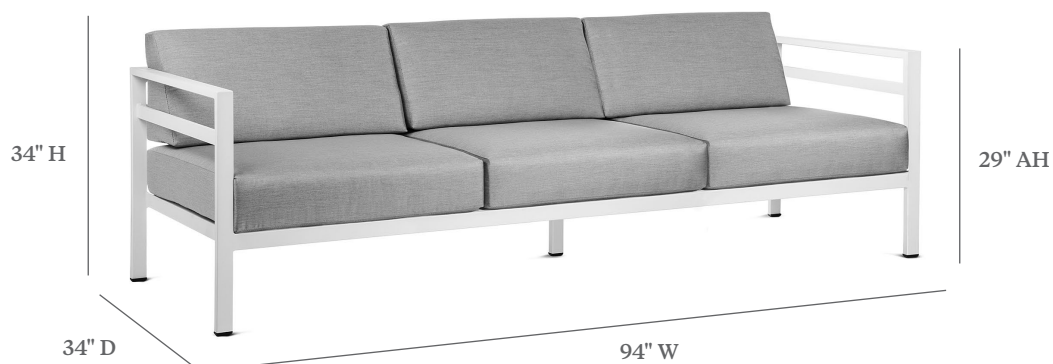

## SOFA

ITEM CODE	OL 2130L Reversible Seat Cushion
WIDE	94"
DEEP	34"
HEIGHT	34"
SEAT HEIGHT	18"
ARM HEIGHT	29"

### MATERIALS

Powder coated aluminum frame.  
Cushions seat & back.