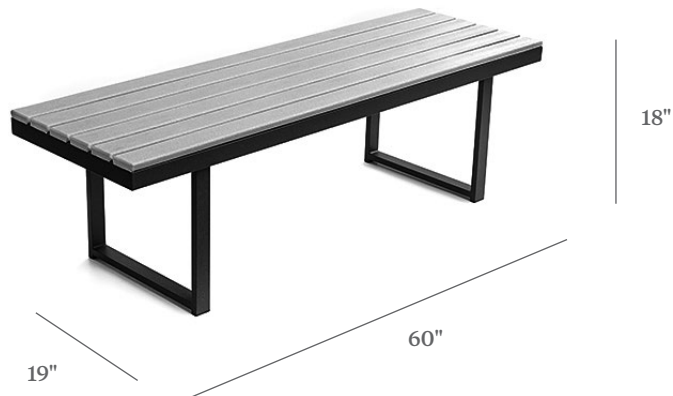

ECOWOOD SOHO

BENCH

ITEM CODE	EWS 1960
WIDE	60"
DEEP	19"
SEAT HEIGHT	18"

MATERIALS

Powder coated aluminum frame.
Ecowood slats.

FINISHES & SLING COLOR

Please visit our website www.pavilionfurniture.com

WARRANTY | MAINTENANCE