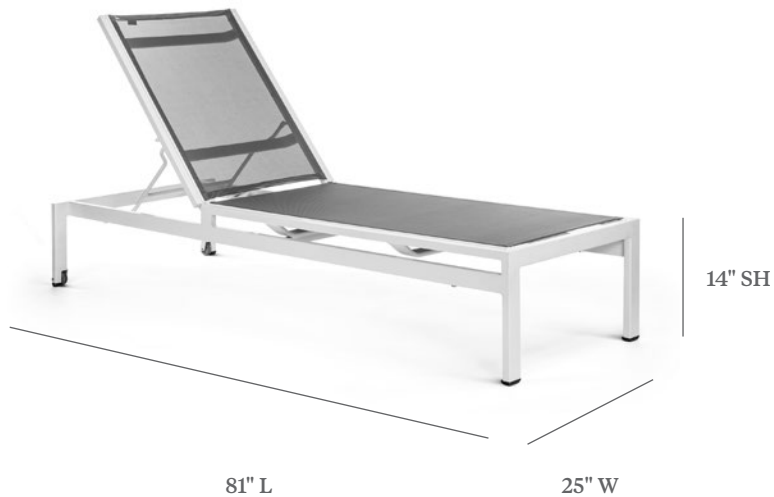

CRANDON

STACKING CHAISE LOUNGE WITH WHEELS

ITEM CODE	OL 7190W Regular Sling OL 8190W Comfort Cushion Sling
WIDE	25"
LONG	81"
SEAT HEIGHT	14"

MATERIALS
Powder coated aluminum frame.
Sling fabric seat & back.