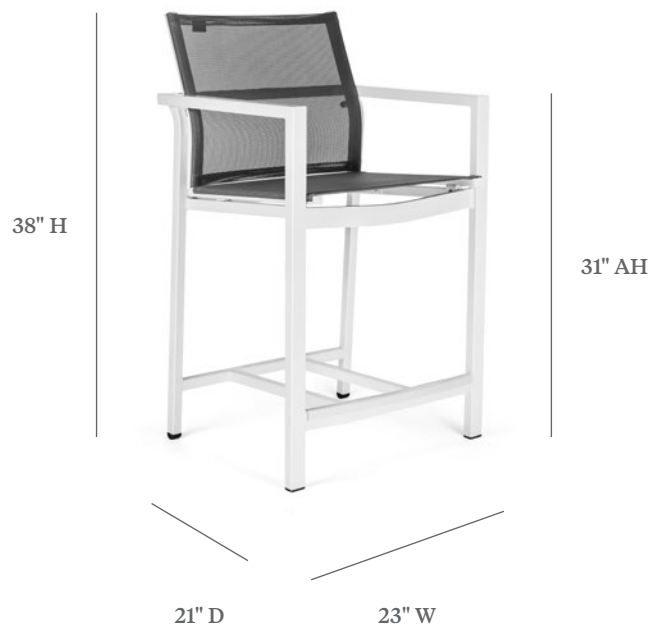

CRANDON

COUNTER STOOL WITH ARMS

ITEM CODE	OL 7045-24 Regular Sling OL 8045-24 Comfort Cushion Sling
WIDE	23"
DEEP	21"
HEIGHT	38"
SEAT HEIGHT	24"
ARM HEIGHT	31"

MATERIALS
Powder coated aluminum frame.
Sling fabric seat & back.