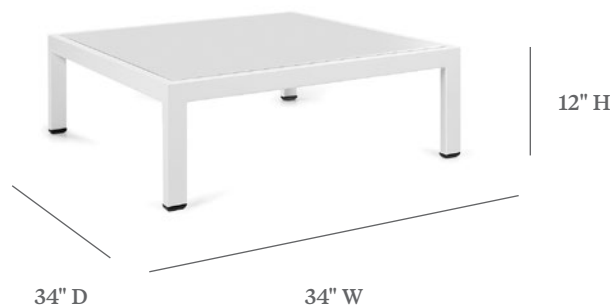

CRANDON

SIDE TABLE

ITEM CODE	OL 3434-12
WIDE	34"
DEEP	34"
HEIGHT	12"

MATERIALS

Powder coated aluminum frame.
Table top.

FINISHES

Please visit our website www.pavilionfurniture.com

TABLE TOP OPTIONS