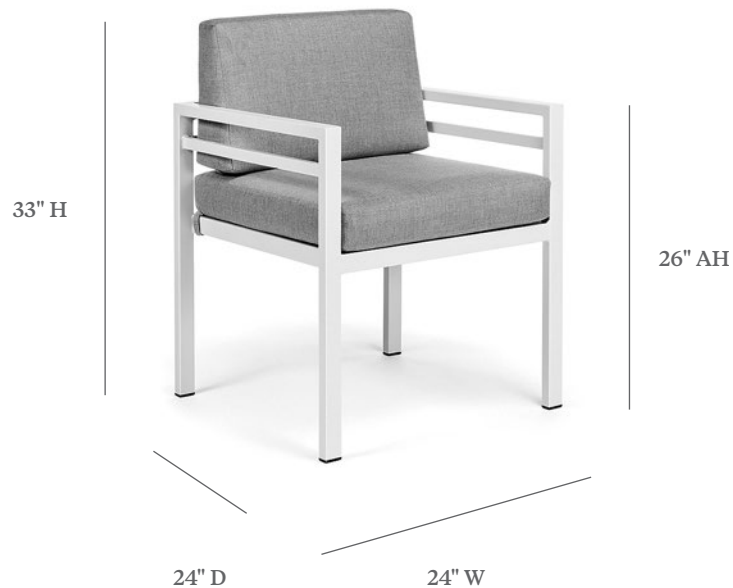

## DINING ARM CHAIR

ITEM CODE	OL 2030L Removable Cushions
WIDE	24"
DEEP	24"
HEIGHT	33"
SEAT HEIGHT	18"
ARM HEIGHT	26"

### MATERIALS

Powder coated aluminum frame.  
Cushions seat & back.