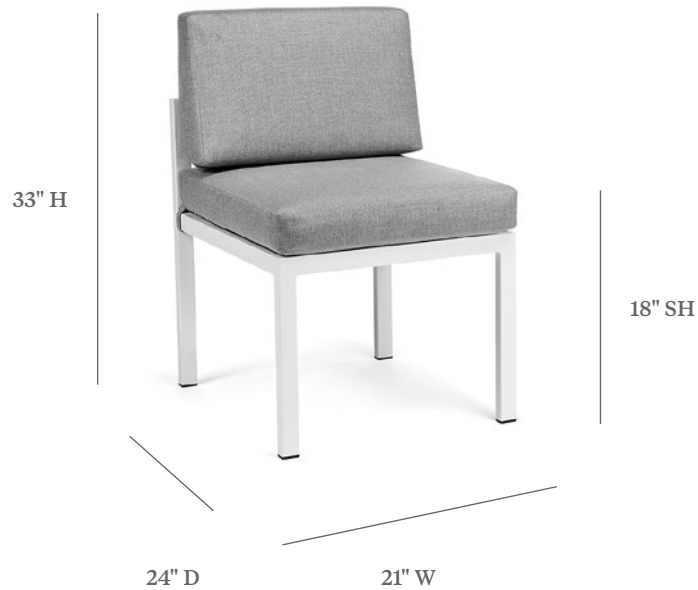

CRANDON

SIDE CHAIR

ITEM CODE	OL 2020L Removable Cushions
WIDE	21"
DEEP	24"
HEIGHT	33"
SEAT HEIGHT	18"

MATERIALS

Powder coated aluminum frame.
Cushions seat & back.

FINISHES & SLING COLOR

Please visit our website www.pavilionfurniture.com