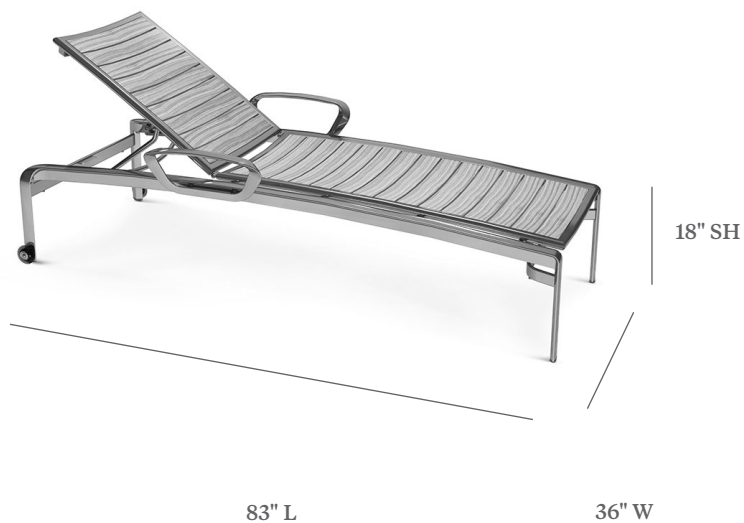

CARLYLE WITH ECOWOOD

STACKING CHAISE LOUNGE WITH ARMS

ITEM CODE	CYE 9191
WIDE	36"
LONG	83"
SEAT HEIGHT	18"
ARM HEIGHT	23"

MATERIALS

Powder coated aluminum frame.
Ecwood slats.

FINISHES & SLING COLOR

Please visit our website www.pavilionfurniture.com