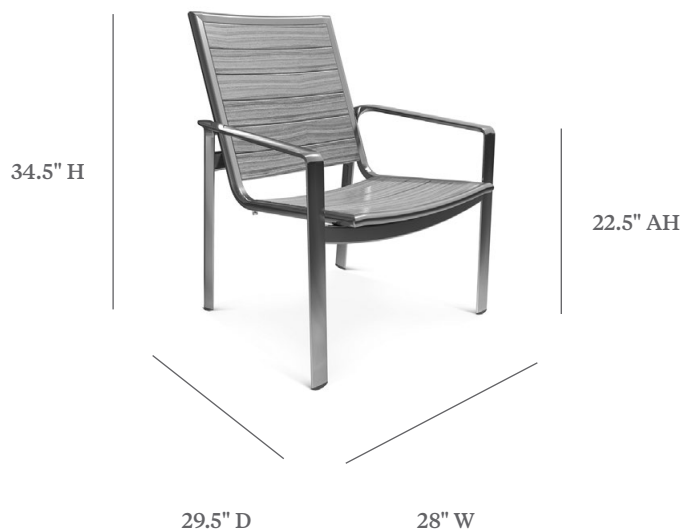

CARLYLE

WITH ECOWOOD

STACKING LOUNGE CHAIR

| | |
|-------------|----------|
| ITEM CODE | CYE 9100 |
| WIDE | 28" |
| DEEP | 29.5" |
| HEIGHT | 34.5" |
| SEAT HEIGHT | 16" |
| ARM HEIGHT | 22.5" |

MATERIALS

Powder coated aluminum frame.
Ecwood slats.

FINISHES & SLING COLOR

Please visit our website www.pavilionfurniture.com

ACCESSORIES

CV-CY 9100 Protective Cover (Single Chair)

WARRANTY | MAINTENANCE

See our website www.pavilionfurniture.com