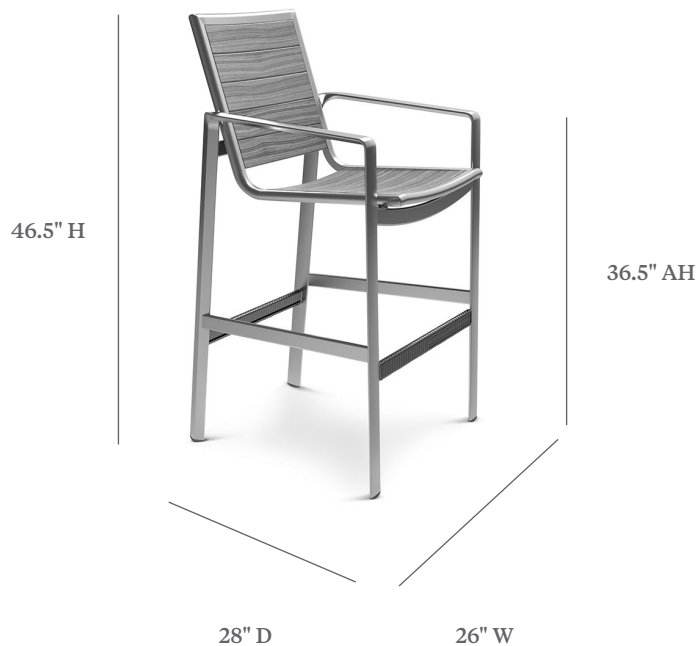

CARLYLE WITH ECOWOOD

BAR CHAIR WITH ARMS

ITEM CODE	CYE 9045-30
WIDE	26"
DEEP	28"
HEIGHT	46.5"
SEAT HEIGHT	30"
ARM HEIGHT	36.5"

MATERIALS

Powder coated aluminum frame.
Ecowood slats.

FINISHES & SLING COLOR

Please visit our website www.pavilionfurniture.com