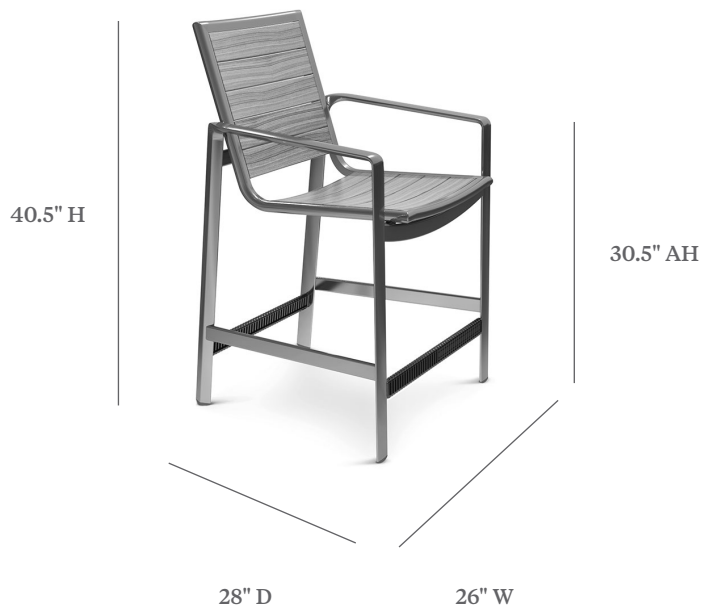

# CARLYLE WITH ECOWOOD

## COUNTER STOOL WITH ARMS

ITEM CODE	CYE 9045-24
WIDE	26"
DEEP	28"
HEIGHT	40.5"
SEAT HEIGHT	24"
ARM HEIGHT	30.5"