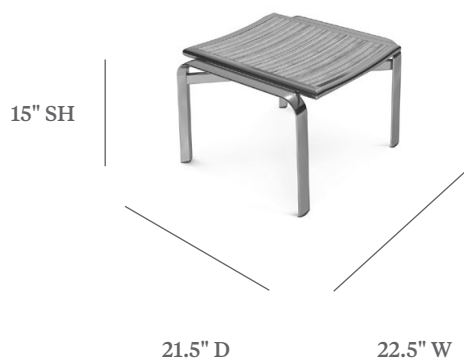

CARLYLE WITH ECOWOOD

STACKING OTTOMAN

ITEM CODE	CYE 9010
WIDE	22.5"
DEEP	21.5"
SEAT HEIGHT	15"

MATERIALS

Powder coated aluminum frame.
Ecwood slats.

FINISHES & SLING COLOR

Please visit our website www.pavilionfurniture.com