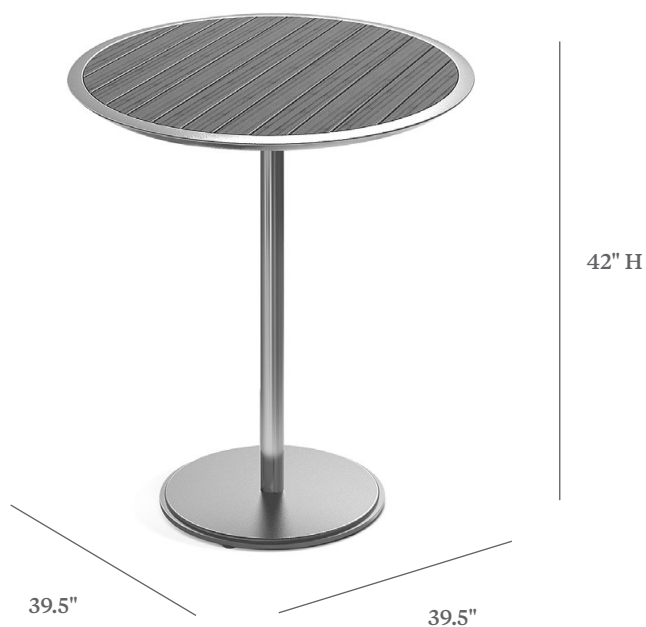

CARLYLE

WITH ECOWOOD

BAR TABLE

ITEM CODE	CY 3000-39E
DIAMETER	39.5"
HEIGHT	42"

MATERIALS

Powder coated aluminum frame.
Ecwood slats.

FINISHES

Please visit our website www.pavilionfurniture.com