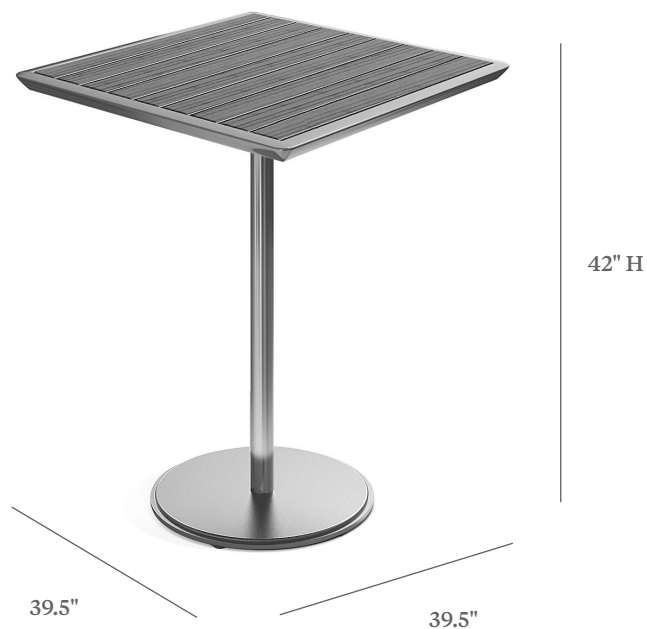

CARLYLE WITH ECOWOOD

BAR TABLE

ITEM CODE	CY 3000-3939E
WIDE	39.5"
DEEP	39.5"
HEIGHT	42"

MATERIALS

Powder coated aluminum frame.
Ecwood slats.

FINISHES

Please visit our website www.pavilionfurniture.com

ACCESSORIES