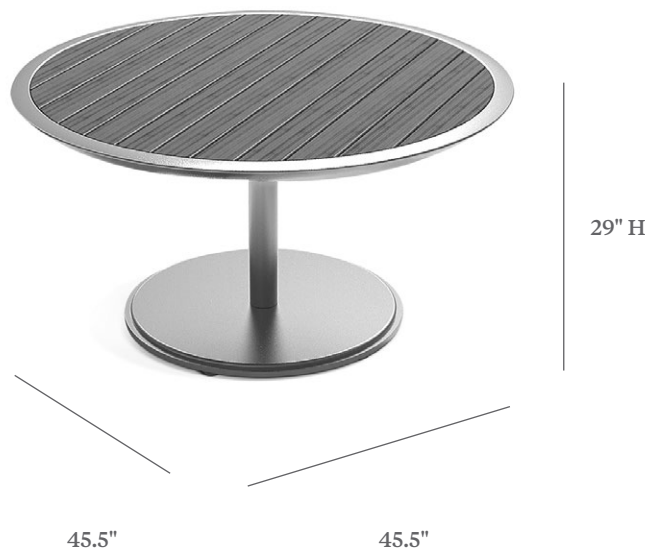

CARLYLE

WITH ECOWOOD

DINING TABLE

ITEM CODE	CY 1000-45E
DIAMETER	45.5"
HEIGHT	29"

MATERIALS

Powder coated aluminum frame.
Ecwood slats.

FINISHES

Please visit our website www.pavilionfurniture.com