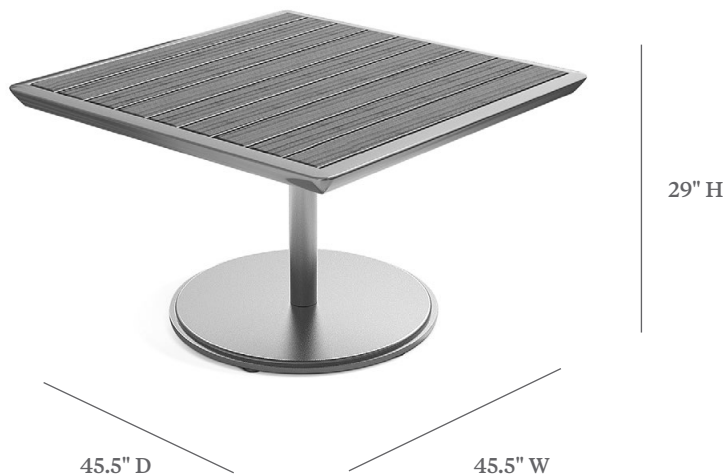

## DINING TABLE

ITEM CODE	CY 1000-4545E
WIDE	45.5"
DEEP	45.5"
HEIGHT	29"

### MATERIALS

Powder coated aluminum frame.  
Ecwood slats.