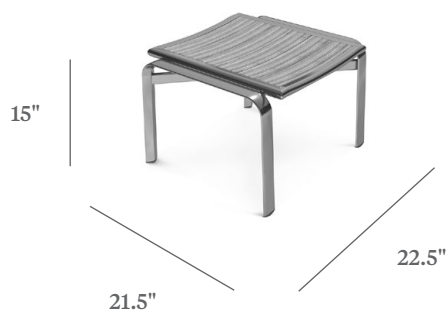

CARLYLE

WITH ECOWOOD

STACKING OTTOMAN

ITEM CODE	CYE 9010
WIDE	22.5"
DEEP	21.5"
SEAT HEIGHT	15"

MATERIALS

Powder coated aluminum frame.
Ecowood slats.

FINISHES & SLING COLOR

Please visit our website www.pavilionfurniture.com