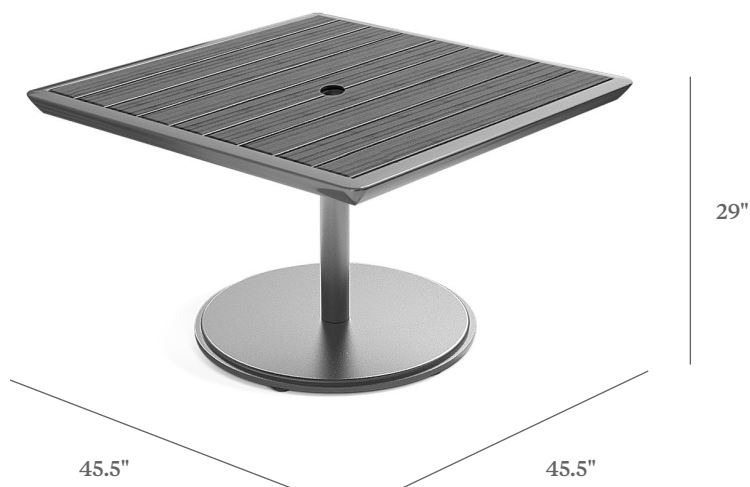

CARLYLE

WITH ECOWOOD

UMBRELLA TABLE

ITEM CODE	CY 2000-4545EU
WIDE	45.5"
DEEP	45.5"
HEIGHT	29"

MATERIALS

Powder coated aluminum frame.
Ecwood slats.

FINISHES

Please visit our website www.pavilionfurniture.com