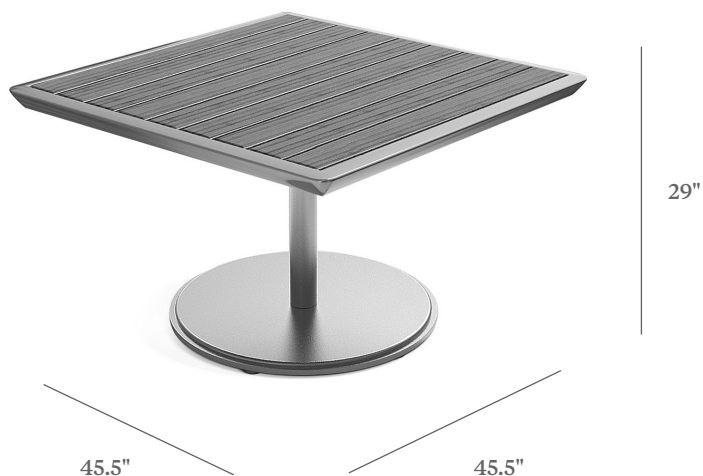

CARLYLE

WITH ECOWOOD

DINING TABLE

ITEM CODE	CY 1000-4545E
WIDE	45.5"
DEEP	45.5"
HEIGHT	29"

MATERIALS

Powder coated aluminum frame.
Ecowood slats.

FINISHES

Please visit our website www.pavilionfurniture.com