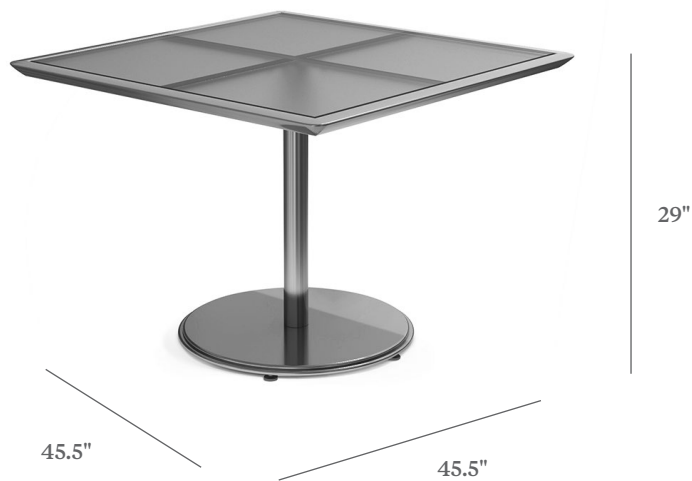

## DINING TABLE

ITEM CODE	CY 1000-4545
WIDE	45.5"
DEEP	45.5"
HEIGHT	29"

### MATERIALS

Powder coated aluminum frame.  
Table top.