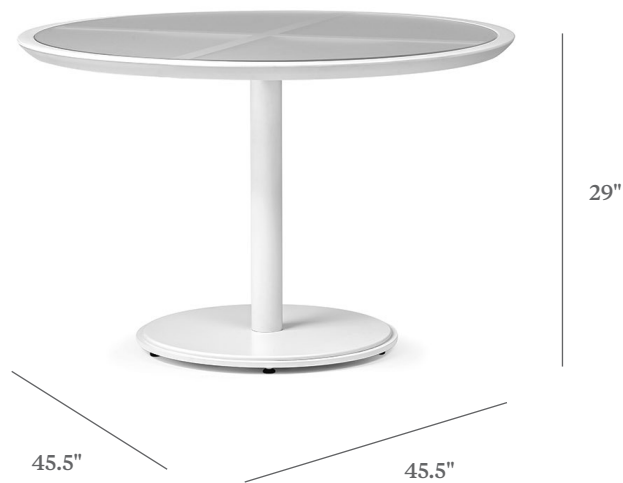

## DINING TABLE

ITEM CODE	CY 1000-45
DIAMETER	45.5"
HEIGHT	29"

### MATERIALS

Powder coated aluminum frame.  
Table top.