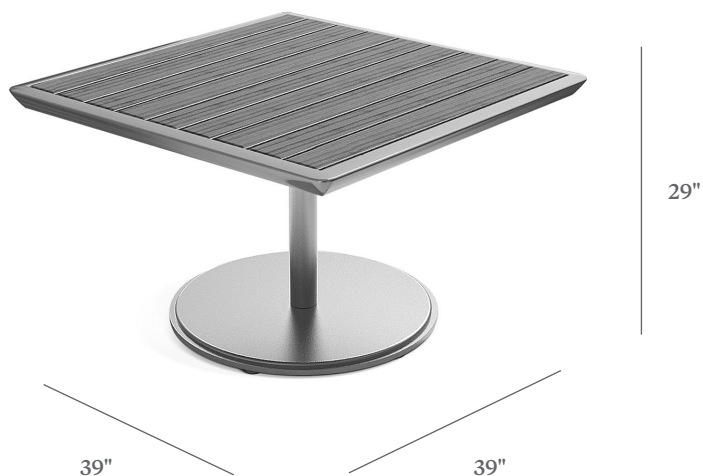

CARLYLE

WITH ECOWOOD

DINING TABLE

ITEM CODE	CY 1000-3939E
WIDE	39"
DEEP	39"
HEIGHT	29"

MATERIALS

Powder coated aluminum frame.
Ecowood slats.

FINISHES

Please visit our website www.pavilionfurniture.com