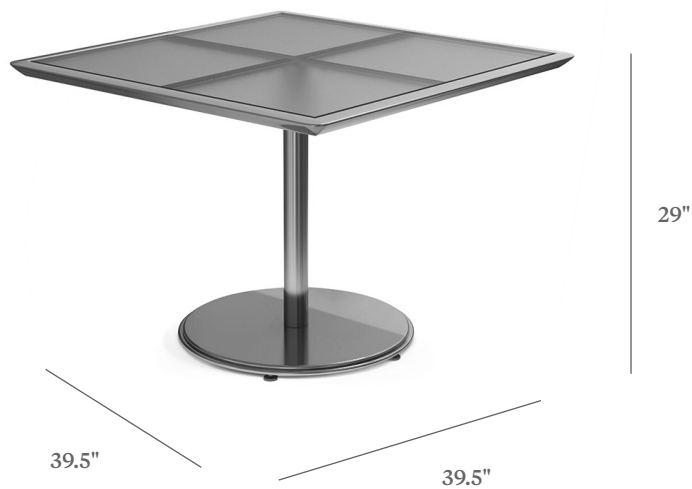

## DINING TABLE

ITEM CODE	CY 1000-3939
WIDE	39.5"
DEEP	39.5"
HEIGHT	29"

### MATERIALS

Powder coated aluminum frame.  
Table top.