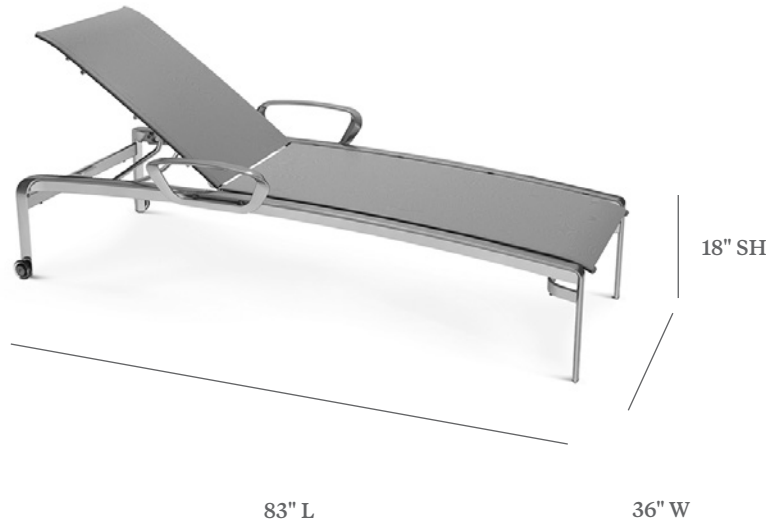

## STACKING CHAISE LOUNGE WITH ARMS

ITEM CODE	CY 7191 Regular Sling CY 8191 Comfort Cushion Sling
WIDE	36"
LONG	83"
SEAT HEIGHT	18"
ARM HEIGHT	23"

**MATERIALS**  
Powder coated aluminum frame.  
Sling fabric seat & back.