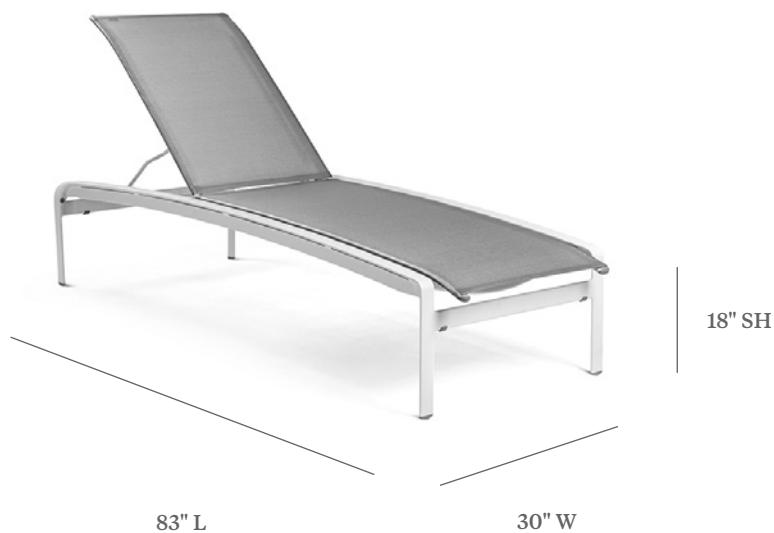

CARLYLE

STACKING CHAISE LOUNGE

ITEM CODE	CY 7190 Regular Sling CY 8190 Comfort Cushion Sling
WIDE	30"
LONG	83"
SEAT HEIGHT	18"

MATERIALS
Powder coated aluminum frame.
Sling fabric seat & back.

FINISHES & SLING COLOR
Please visit our website www.pavilionfurniture.com