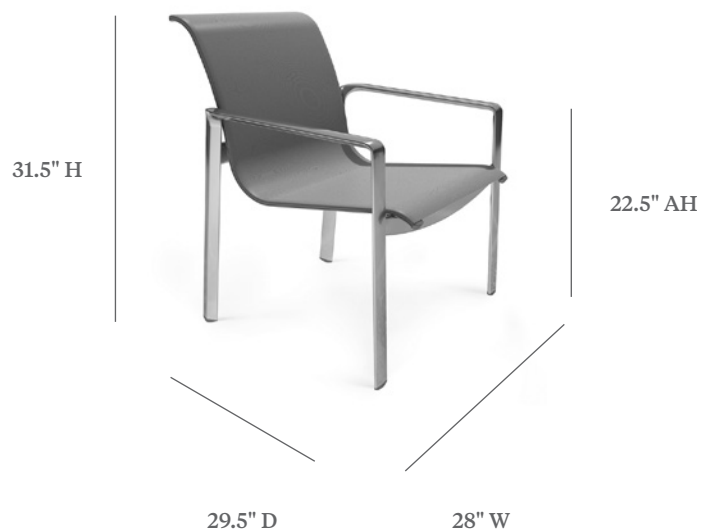

CARLYLE

STACKING LOUNGE CHAIR

ITEM CODE	CY 7100 Regular Sling CY 8100 Comfort Cushion Sling
WIDE	28"
DEEP	29.5"
HEIGHT	31.5"
SEAT HEIGHT	16"
ARM HEIGHT	22.5"

MATERIALS
Powder coated aluminum frame.
Sling fabric seat & back.