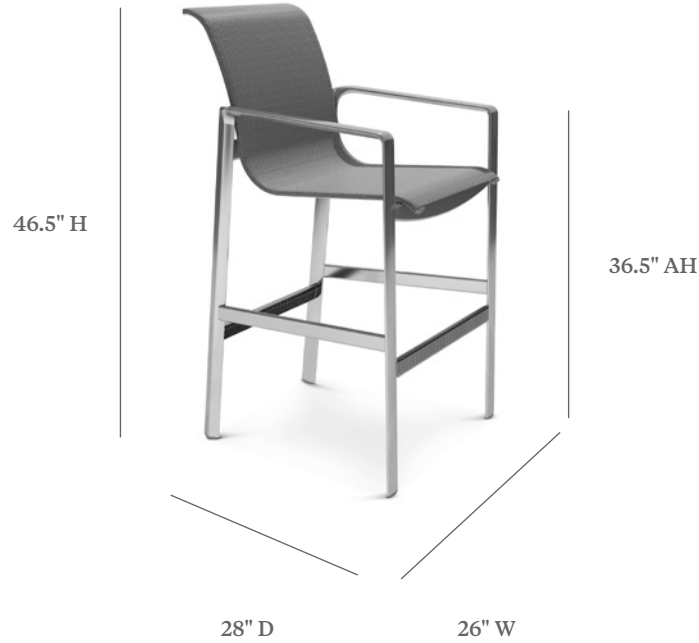

# CARLYLE

## BAR CHAIR WITH ARMS

ITEM CODE	CY 7045-30 Regular Sling CY 8045-30 Comfort Cushion Sling
WIDE	26"
DEEP	28"
HEIGHT	46.5"
SEAT HEIGHT	30"
ARM HEIGHT	36.5"

**MATERIALS**  
Powder coated aluminum frame.  
Sling fabric seat & back.