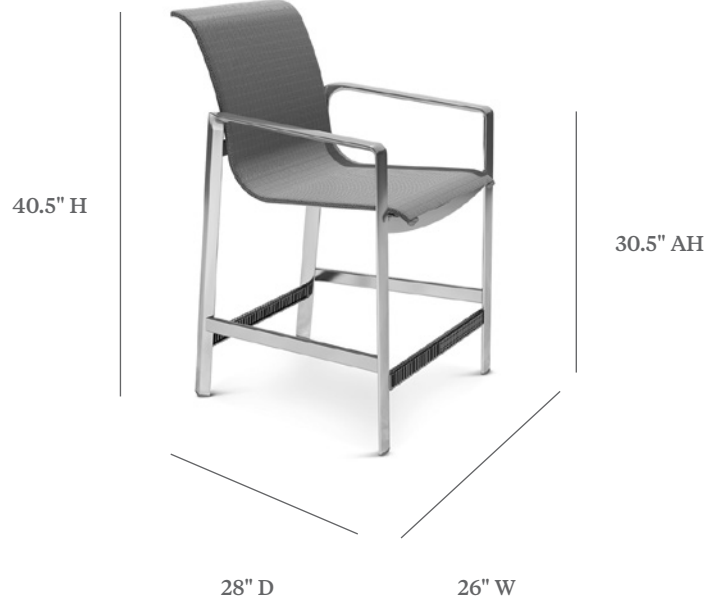

CARLYLE

COUNTER STOOL WITH ARMS

ITEM CODE	CY 7045-24 Regular Sling CY 8045-24 Comfort Cushion Sling
WIDE	26"
DEEP	28"
HEIGHT	40.5"
SEAT HEIGHT	24"
ARM HEIGHT	30.5"

MATERIALS
Powder coated aluminum frame.
Sling fabric seat & back.