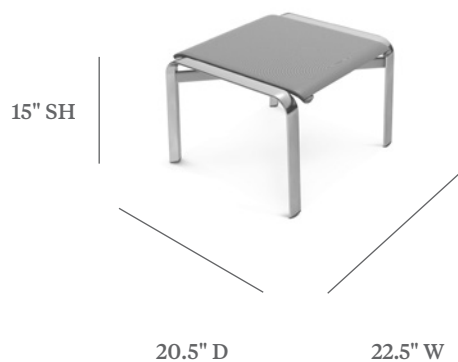

## STACKING OTTOMAN

ITEM CODE	CY 7010 Regular Sling CY 8010 Comfort Cushion Sling
WIDE	22.5"
DEEP	20.5"
SEAT HEIGHT	15"

**MATERIALS**  
Powder coated aluminum frame.  
Sling fabric seat.

**FINISHES & SLING COLOR**  
Please visit our website [www.pavilionfurniture.com](http://www.pavilionfurniture.com)