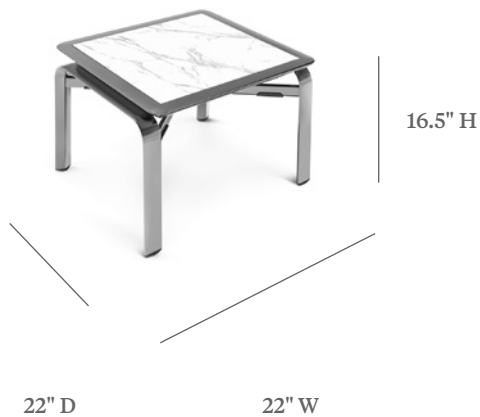

CARLYLE

STACKING SIDE TABLE

ITEM CODE	CY 2222
WIDE	22"
DEEP	22"
HEIGHT	16.5

MATERIALS

Powder coated aluminum frame.
Table top.

FINISHES

Please visit our website www.pavilionfurniture.com

TABLE TOP OPTIONS