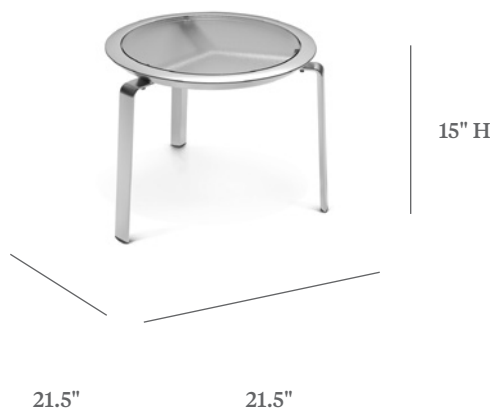

## STACKING SIDE TABLE

ITEM CODE	CY 1821
DIAMETER	21.5"
HEIGHT	15"

### MATERIALS

Powder coated aluminum frame.  
Table top.