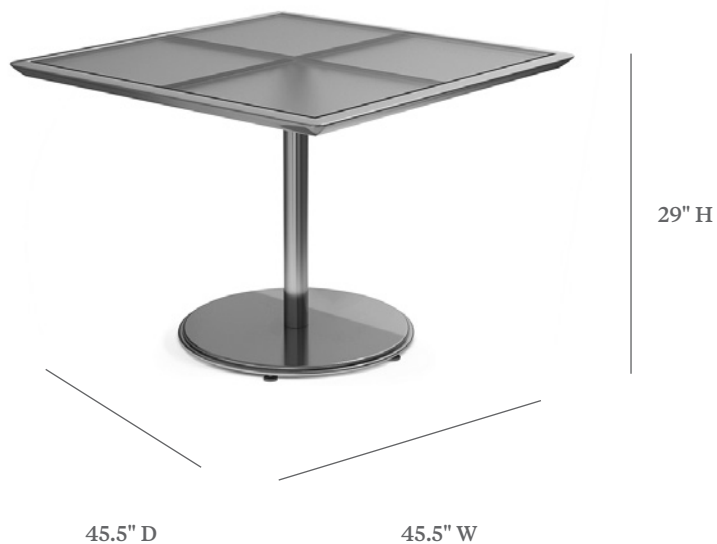

## DINING TABLE

ITEM CODE	CY 1000-4545
WIDE	45.5"
DEEP	45.5"
HEIGHT	29"

### MATERIALS

Powder coated aluminum frame.  
Table top.