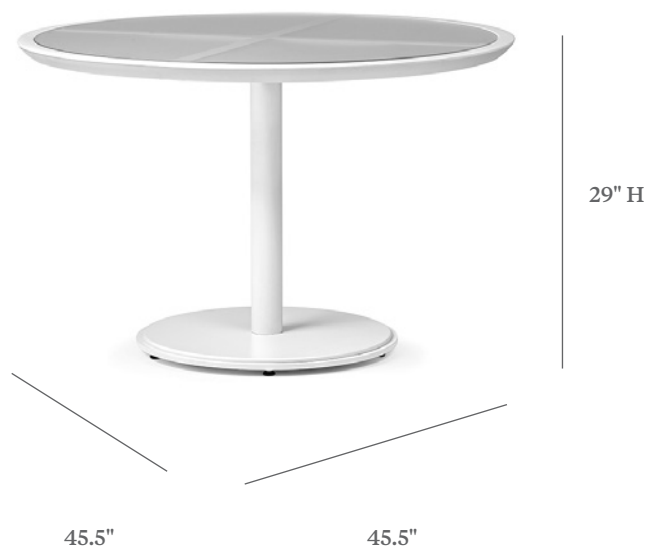

CARLYLE

DINING TABLE

ITEM CODE	CY 1000-45
DIAMETER	45.5"
HEIGHT	29"

MATERIALS

Powder coated aluminum frame.
Table top.

FINISHES

Please visit our website www.pavilionfurniture.com

TABLE TOP OPTIONS

Glass / Sunstone / Pietra Top / Corian / Aluminum

ACCESSORIES

CV-CY 1000-45 Protective Cover

WARRANTY | MAINTENANCE

See our website www.pavilionfurniture.com