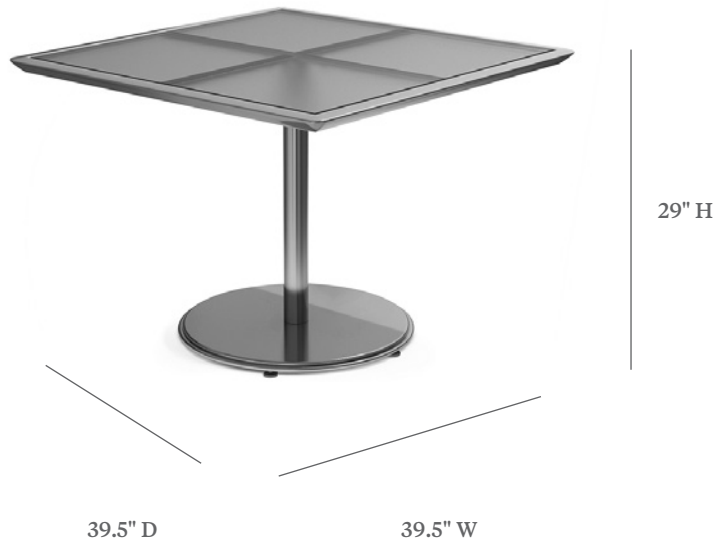

CARLYLE

DINING TABLE

ITEM CODE	CY 1000-3939
WIDE	39.5"
DEEP	39.5"
HEIGHT	29"

MATERIALS

Powder coated aluminum frame.
Table top.

FINISHES

Please visit our website www.pavilionfurniture.com

TABLE TOP OPTIONS

Glass / Sunstone / Pietra Top / Corian / Aluminum

ACCESSORIES

CV-CY 1000-3939 Protective Cover

WARRANTY | MAINTENANCE

See our website www.pavilionfurniture.com