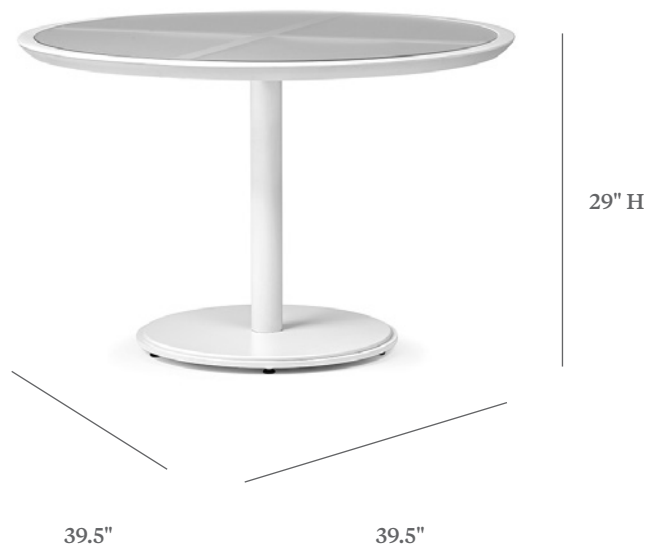

CARLYLE

DINING TABLE

ITEM CODE	CY 1000-39
DIAMETER	39.5"
HEIGHT	29"

MATERIALS

Powder coated aluminum frame.
Table top.

FINISHES

Please visit our website www.pavilionfurniture.com

TABLE TOP OPTIONS

Glass / Sunstone / Pietra Top / Corian / Aluminum

ACCESSORIES

CV-CY 1000-39 Protective Cover

WARRANTY | MAINTENANCE

See our website www.pavilionfurniture.com