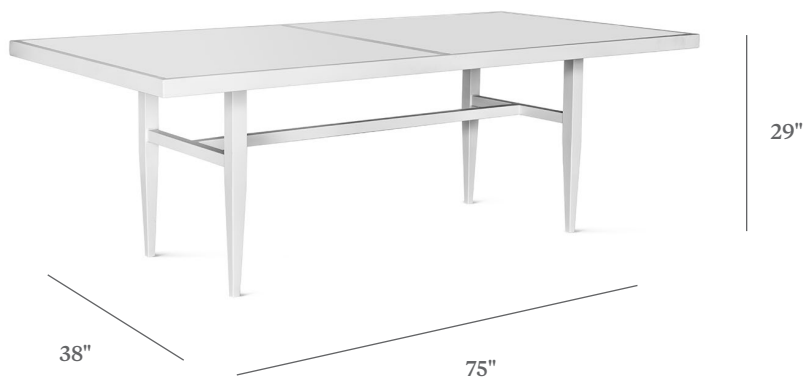

BRICKELL

COMMUNAL DINING HEIGHT TABLE

ITEM CODE	ST 3875
WIDE	75"
DEPTH	38"
HEIGHT	29"

MATERIALS

Powder coated aluminum frame.
Table top.

FINISHES

Please visit our website www.pavilionfurniture.com

TABLE TOP OPTIONS