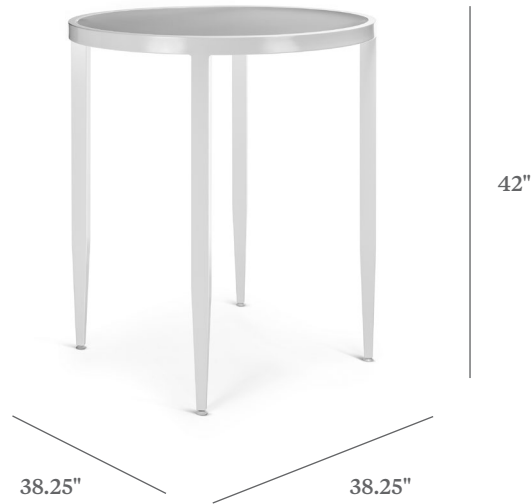

BRICKELL

ROUND BAR TABLE

ITEM CODE	ST 3000-38
DIAMETER	38.25"
HEIGHT	42"

MATERIALS

Powder coated aluminum frame.
Table top.

FINISHES

Please visit our website www.pavilionfurniture.com

TABLE TOP OPTIONS