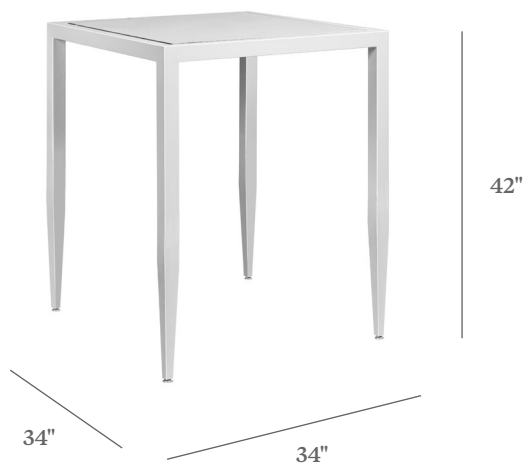

## SQUARE BAR TABLE

ITEM CODE	ST 3000-3434
WIDE	34"
DEPTH	34"
HEIGHT	42"

### MATERIALS

Powder coated aluminum frame.  
Table top.