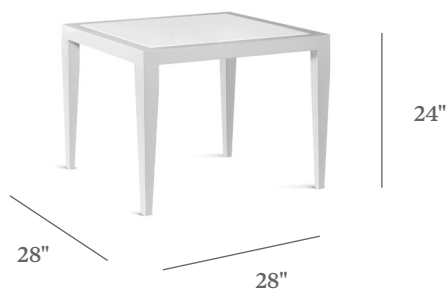

BRICKELL

SIDE TABLE

ITEM CODE	ST 2828-24
WIDE	28"
DEPTH	28"
HEIGHT	24"

MATERIALS

Powder coated aluminum frame.
Table top.

FINISHES

Please visit our website www.pavilionfurniture.com

TABLE TOP OPTIONS