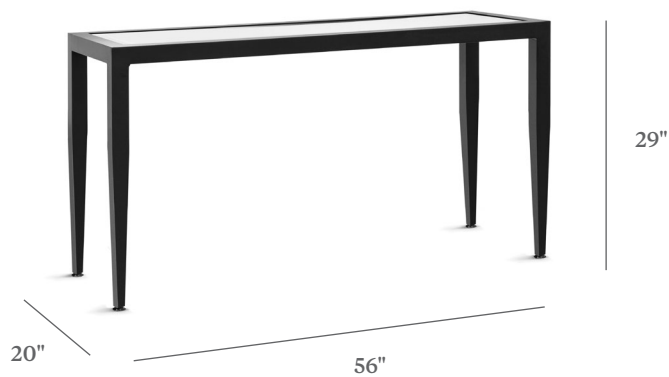

BRICKELL

CONSOLE TABLE

ITEM CODE	ST 2056-29
WIDE	56"
DEPTH	20"
HEIGHT	29"

MATERIALS

Powder coated aluminum frame.
Table top.

FINISHES

Please visit our website www.pavilionfurniture.com

TABLE TOP OPTIONS