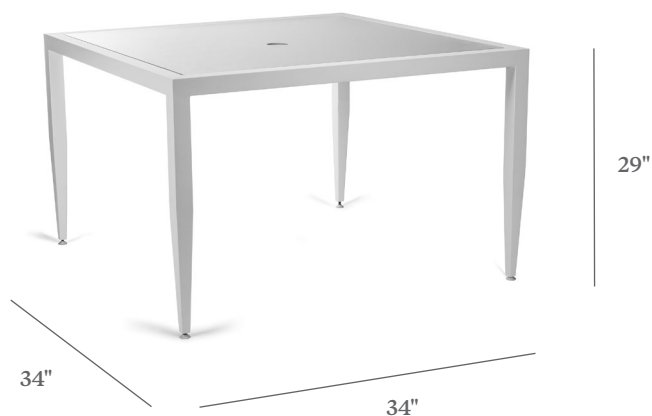

BRICKELL

UMBRELLA TABLE

ITEM CODE	ST 2000-3434
WIDE	34"
DEPTH	34"
HEIGHT	29"

MATERIALS

Powder coated aluminum frame.
Table top.

FINISHES

Please visit our website www.pavilionfurniture.com

TABLE TOP OPTIONS