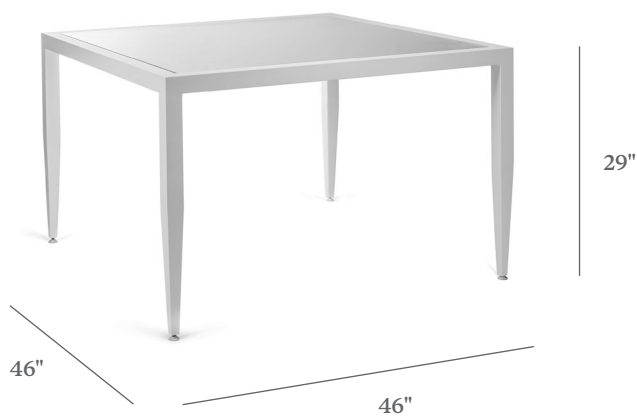

BRICKELL

DINING TABLE

ITEM CODE	ST 1000-4646
WIDE	46"
DEPTH	46"
HEIGHT	29"

MATERIALS

Powder coated aluminum frame.
Table top.

FINISHES

Please visit our website www.pavilionfurniture.com

TABLE TOP OPTIONS