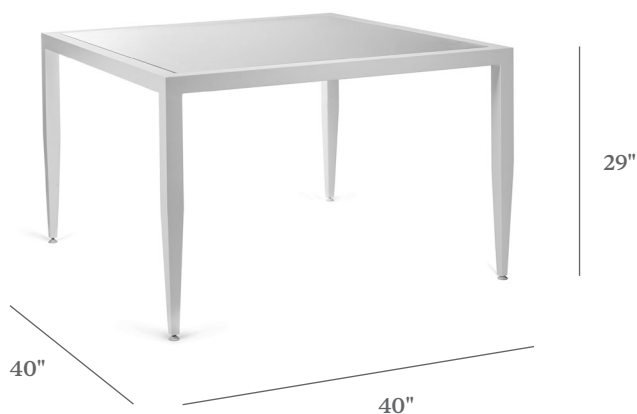

BRICKELL

DINING TABLE

ITEM CODE	ST 1000-4040
WIDE	40"
DEPTH	40"
HEIGHT	29"

MATERIALS

Powder coated aluminum frame.
Table top.

FINISHES

Please visit our website www.pavilionfurniture.com

TABLE TOP OPTIONS