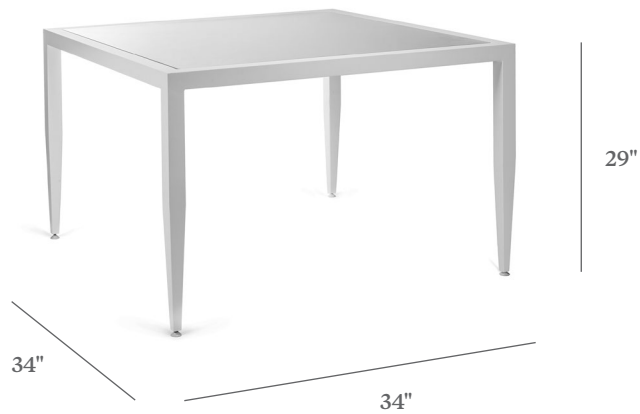

BRICKELL

DINING TABLE

ITEM CODE	ST 1000-3434
WIDE	34"
DEPTH	34"
HEIGHT	29"

Availabe sizes:

ITEM CODE	ST 1000-4040 40" x 40"
ITEM CODE	ST 1000-4646 46" x 46"

MATERIALS

Powder coated aluminum frame.
Table top.