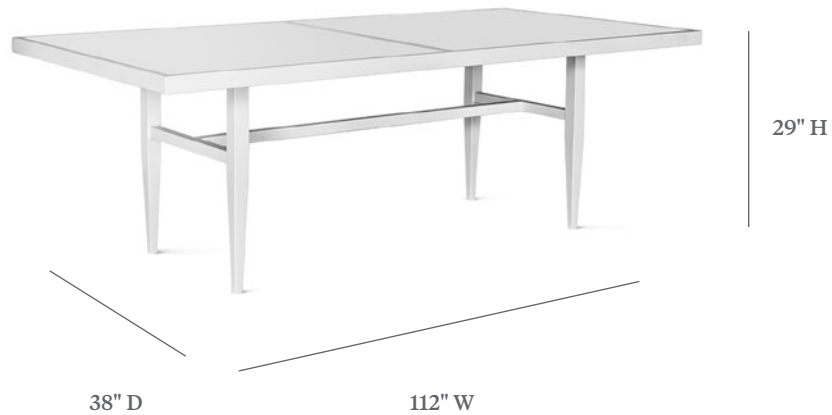

BRICKELL

COMMUNAL DINING HEIGHT TABLE

ITEM CODE	ST 38112
WIDE	112"
DEPTH	38"
HEIGHT	29"

MATERIALS

Powder coated aluminum frame.
Table top.

FINISHES

Please visit our website www.pavilionfurniture.com

TABLE TOP OPTIONS