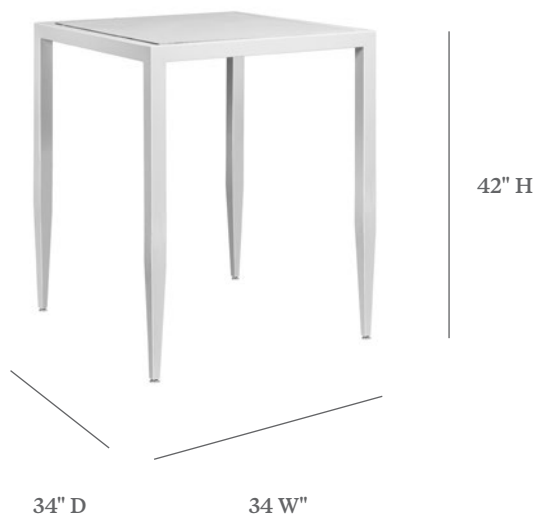

BRICKELL

BAR TABLE

ITEM CODE	ST 3000-3434
WIDE	34"
DEPTH	34"
HEIGHT	42"

MATERIALS

Powder coated aluminum frame.
Table top.

FINISHES

Please visit our website www.pavilionfurniture.com

TABLE TOP OPTIONS