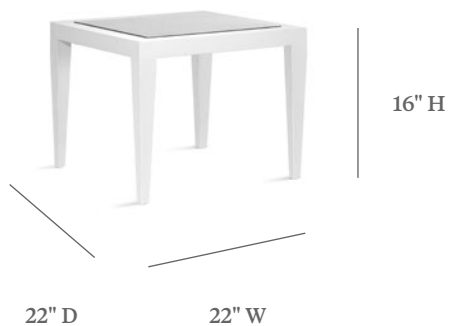

BRICKELL

BUNCHING TABLE

ITEM CODE	ST 2222-16
WIDE	22"
DEPTH	22"
HEIGHT	16"

MATERIALS

Powder coated aluminum frame.
Table top.

FINISHES

Please visit our website www.pavilionfurniture.com

TABLE TOP OPTIONS