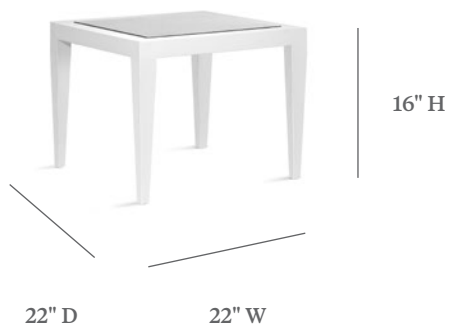

BRICKELL

SIDE TABLE

ITEM CODE	ST 2222-16
WIDE	22"
DEPTH	22"
HEIGHT	16"

MATERIALS

Powder coated aluminum frame.
Table top.

FINISHES

Please visit our website www.pavilionfurniture.com

TABLE TOP OPTIONS