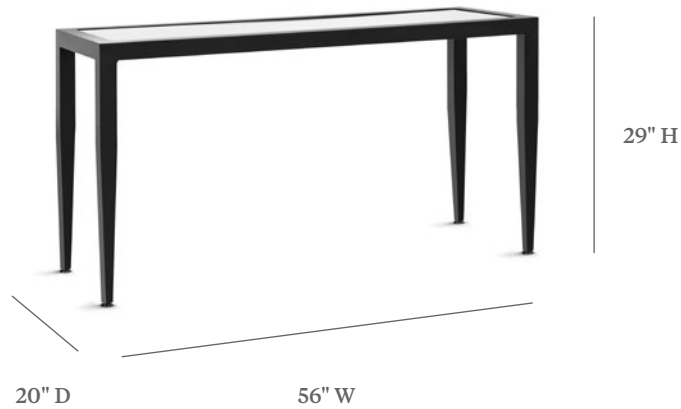

BRICKELL

CONSOLE TABLE

ITEM CODE	ST 2056-29
WIDE	56"
DEPTH	20"
HEIGHT	29"

MATERIALS

Powder coated aluminum frame.
Table top.

FINISHES

Please visit our website www.pavilionfurniture.com

TABLE TOP OPTIONS