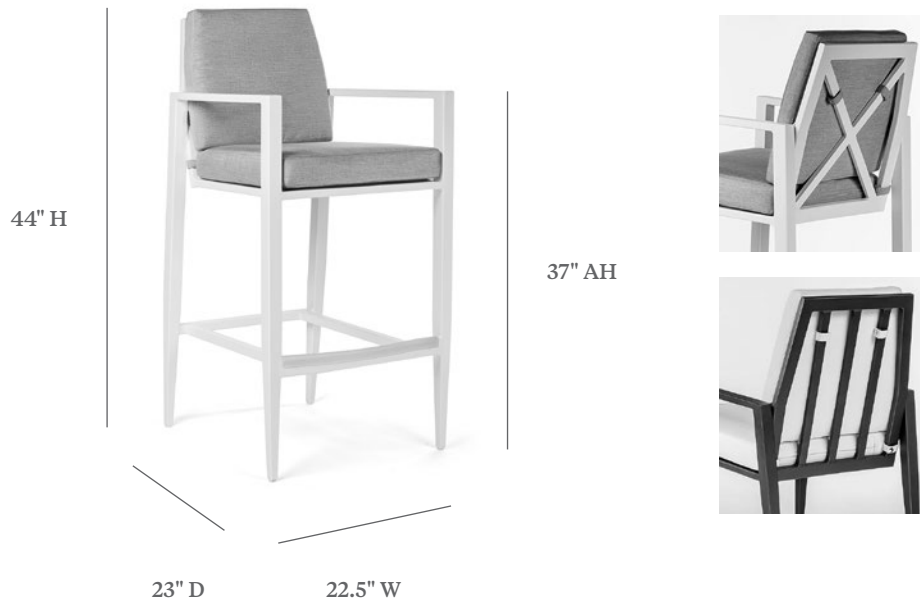

BRICKELL

BAR CHAIR WITH ARMS

ITEM CODE	ST 2045-30L Removable Cushions with X Back ST3 2045-30L Removable Cushions with Vertical Slat Back
WIDE	22.5"
DEPTH	23"
HEIGHT	44"
SEAT HEIGHT	30"
ARM HEIGHT	37"

MATERIALS
Powder coated aluminum frame.
Cushions seat & back.