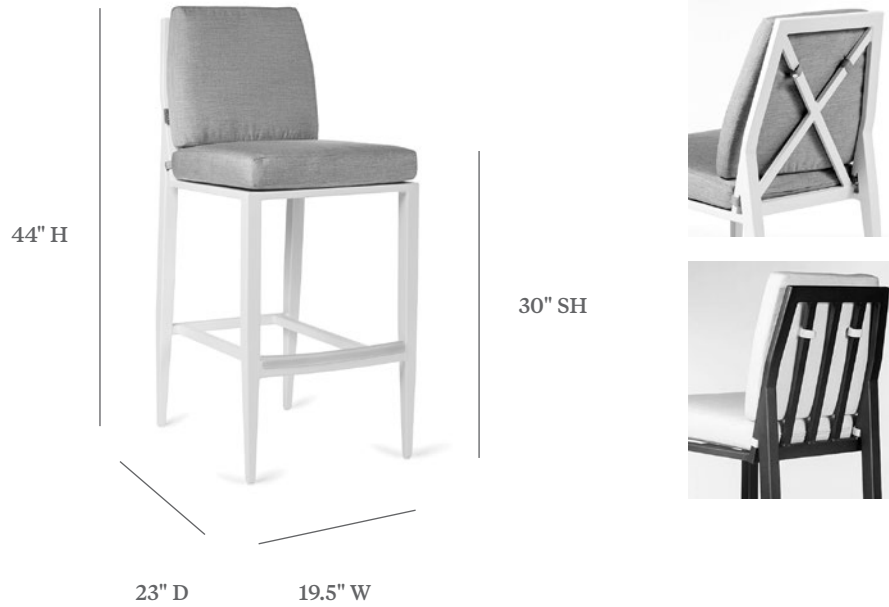

## ARMLESS BAR CHAIR

ITEM CODE	ST 2040-30L Removable Cushions with X Back ST3 2040-30L Removable Cushions with Vertical Slat Back
WIDE	19.5"
DEPTH	23"
HEIGHT	44"
SEAT HEIGHT	30"

**MATERIALS**  
Powder coated aluminum frame.  
Cushions seat & back.